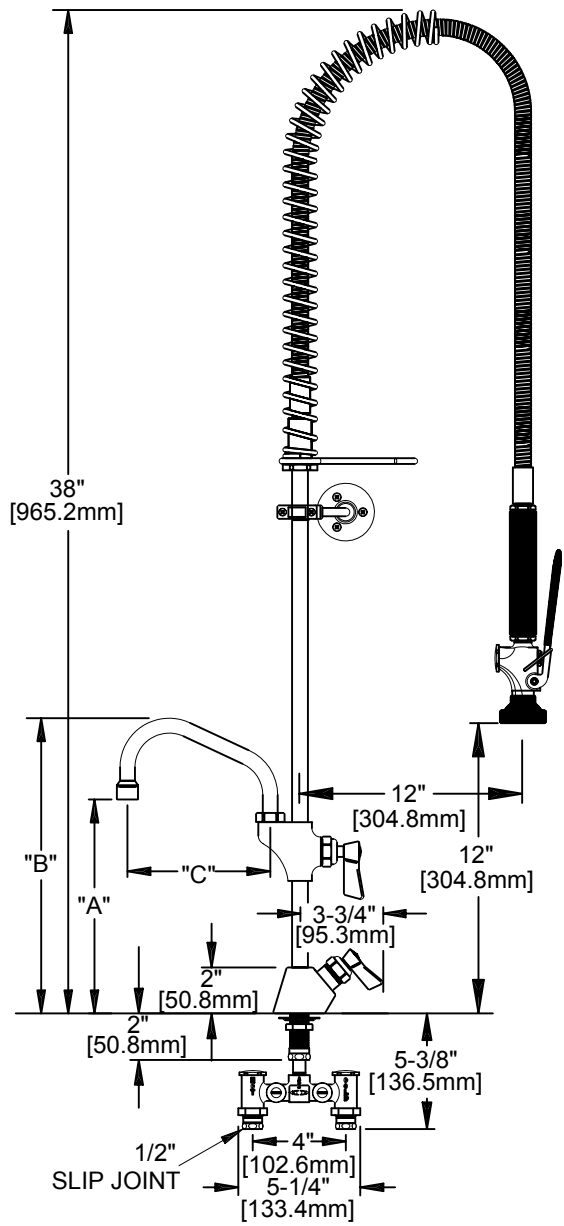

APPLICATION:  
 JOB NAME:  
 QUANTITY:                      ITEM NO.

PRODUCT NAME:  
 PRE-RINSE SPRING STYLE SINGLE DECK  
 WITH WALL BRACKET & ADD-ON FAUCET

\_\_\_\_\_ SPECIAL CONFIGURATION  
 CHECK BASE MODEL AND OPTIONS

MODEL:  
 34096 WITH 6" SWING SPOUT  
 34118 WITH 8" SWING SPOUT  
 34126 WITH 10" SWING SPOUT  
 34134 WITH 12" SWING SPOUT  
 34142 WITH 14" SWING SPOUT  
 34150 WITH 16" SWING SPOUT

OPTIONS OR MODIFICATIONS:  
 SUPPLY LINES (24" OR 36") CIRCLE LENGTH  
 ADD-ON FAUCET (6", 8", 10", 12", 14", 16") CIRCLE  
 IN-LINE DUAL CHECK VALVE  
 BRUSH  
 VANDAL RESISTANT KIT  
 HANDLES (CROSS OR WRIST) CIRCLE STYLE  
 OTHER \_\_\_\_\_

ADD-ON CONTROL VALVE  
 \* STEM - RIGHT HAND SWIVEL  
 \* HOT INDEX BUTTON  
 \* SWIVELLING SEAT DISKS  
 \* STAINLESS STEEL SEATS, SEAT SCREWS AND HANDLE SCREWS.

HOSE  
 \* 36" LENGTH  
 \* STAINLESS STEEL END FITTINGS  
 \* STAINLESS STEEL EXTERNAL JACKET  
 \* 3-PLY FIBER REINFORCED INTERNAL RUBBER HOSE  
 \* REPAIRABLE IN FIELD WITH SIMPLE TOOLS

SYSTEM LIMITS  
 \* TEMP: 40°F MIN. TO 140°F MAX. STATIC  
 \* PRESSURE 200 PSI MAX. STATIC  
 \* SHIPPING WEIGHT: 14.0 LBS

ROUGH-IN	MODEL	DIM "A"	DIM "B"	DIM "C"
	34096	8-3/4" [221.3mm]	12-3/8" [313.3mm]	6" [152.4mm]
	34118	9" [227.6mm]	12-7/8" [326.0mm]	8" [203.2mm]
	34126	9-5/8" [243.5mm]	13-3/8" [340.3mm]	10" [254.0mm]
	34134	10-1/4" [259.4mm]	13-7/8" [351.4mm]	12" [304.8mm]
	34142	10-7/8" [275.2mm]	14-3/4" [373.7mm]	14" [355.6mm]
	34150	11-5/8" [294.3mm]	15-3/8" [389.5mm]	16" [406.4mm]